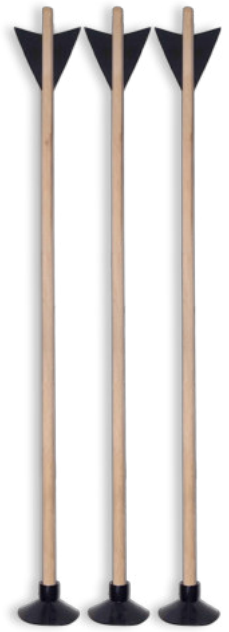

Our selection includes bows and arrows, crossbows with arrows and corks, slingshots with corks and paper balls, as well as rifles and pistols that shoot rubber bands. With these exciting wooden toys, both children and adults can engage in thrilling competitions.

1201

🇩🇪 **Kinderbogen** 116 cm, Esche, Kunstleder, +3 Pfeile **1202** 50 cm
🇬🇧 **children's bow** 116 cm, ash, faux leather, +3 arrows **1202** 50 cm

1203

🇩🇪 **Kinderbogen** 90 cm, Esche, Kunstleder, +3 Pfeile **1204** 40 cm
🇬🇧 **children's bow** 90 cm, ash, faux leather, +3 arrows **1204** 40 cm

1205

 **Kinderbogen** 116 cm, Esche Natur, +3 Pfeile **1202** 50 cm
 **children's bow** 116 cm, ash nature, +3 arrows **1202** 50 cm

1265

 **Kinderbogen** 90 cm, Esche Natur, +3 Pfeile **1204** 40 cm
 **children's bow** 90 cm, ash nature, +3 arrows **1204** 40 cm