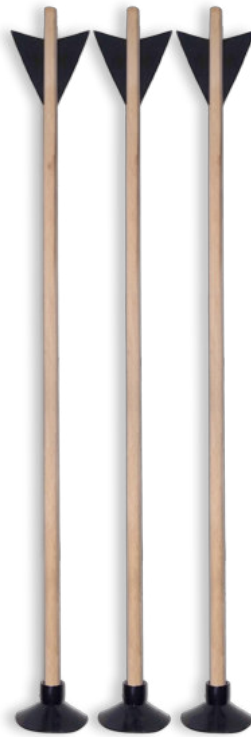

Our selection includes bows and arrows, crossbows with arrows and corks, slingshots with corks and paper balls, as well as rifles and pistols that shoot rubber bands. With these exciting wooden toys, both children and adults can engage in thrilling competitions.

1201

🇩🇪 **Kinderbogen** 116 cm, Esche, Kunstleder, +3 Pfeile **1202** 50 cm
🇬🇧 **children's bow** 116 cm, ash, faux leather, +3 arrows **1202** 50 cm

1203

🇩🇪 **Kinderbogen** 90 cm, Esche, Kunstleder, +3 Pfeile **1204** 40 cm
🇬🇧 **children's bow** 90 cm, ash, faux leather, +3 arrows **1204** 40 cm

1205

 **Kinderbogen** 116 cm, Esche Natur, +3 Pfeile **1202** 50 cm
 **children's bow** 116 cm, ash nature, +3 arrows **1202** 50 cm

1265

 **Kinderbogen** 90 cm, Esche Natur, +3 Pfeile **1204** 40 cm
 **children's bow** 90 cm, ash nature, +3 arrows **1204** 40 cm