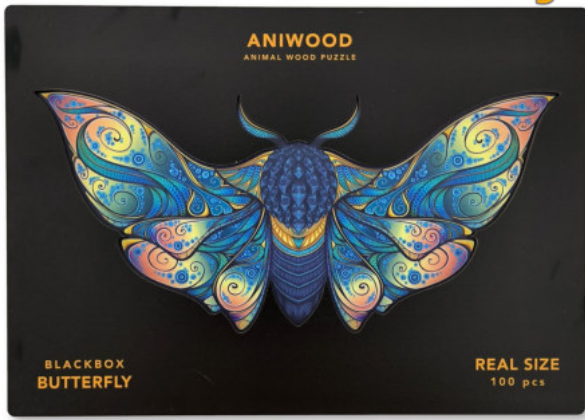

Redesign

Schmetterling - M
J2320M