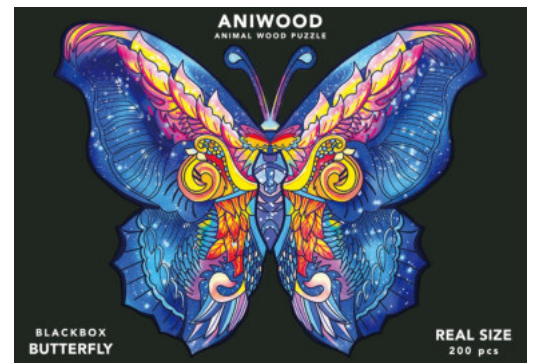

Schmetterling - S,L
J2321S, J2319L